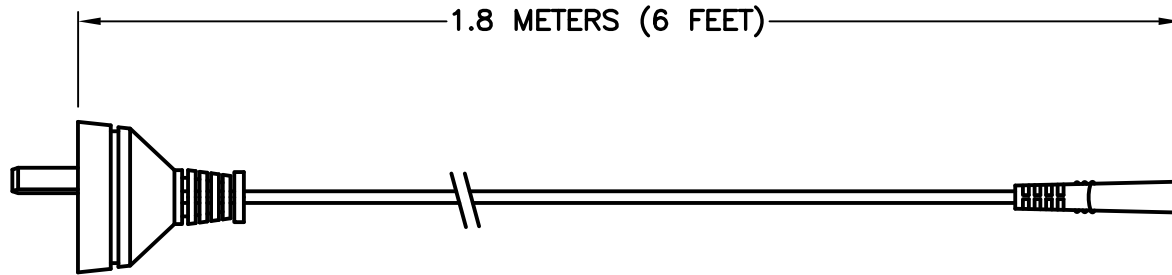

CAT. No.

85900

ARGENTINA 2.5 AMPERE 250 VOLT POWER CORD, IRAM 2073 TYPE I PLUG , IEC 60320 C-7 CONNECTOR, 2 POLE-2 WIRE (2P), 1.8 METERS (6 FEET) LONG. BLACK.

APPROVALS	IRAM ☒	ENEC-05 ☒	VDE ☒	KEMA ☒	IMQ ☒	CE ☐
CERTIFICATIONS	IRAM ☒	REACH ☒	ROHS ☒	ROHS2 ☒	CE ☒	
STANDARDS	IRAM 2073 ☒	IEC 60320 C-7 ☒				

SPECIFICATIONS:

1. OVERALL LENGTH: 1.8 METERS (6 FEET)
2. CONDUCTORS: 0.75 mm² x 2 (BROWN/BLUE)
3. JACKET: H03VV-F, BLACK
4. PLUG: IRAM 2073, STRAIGHT, BLACK
5. CONNECTOR: IEC 60320 C-7, STRAIGHT, BLACK
6. RATED: 2.5 AMPERE 250 VOLT

NOTE:

ARGENTINA POWER CORDS ARE DESIGNED AND APPROVED FOR USE IN ARGENTINA ONLY. ARGENTINA PLUG/OUTLET WIRING SYSTEMS (POLARITY) IS DIFFERENT FROM OTHER COUNTRIES THAT HAVE SIMILAR TYPE "I" PLUG CONFIGURATION DESIGNS.

IRAM 2073

IEC 60320, C-7
ENLARGED VIEW
NOT TO SCALE